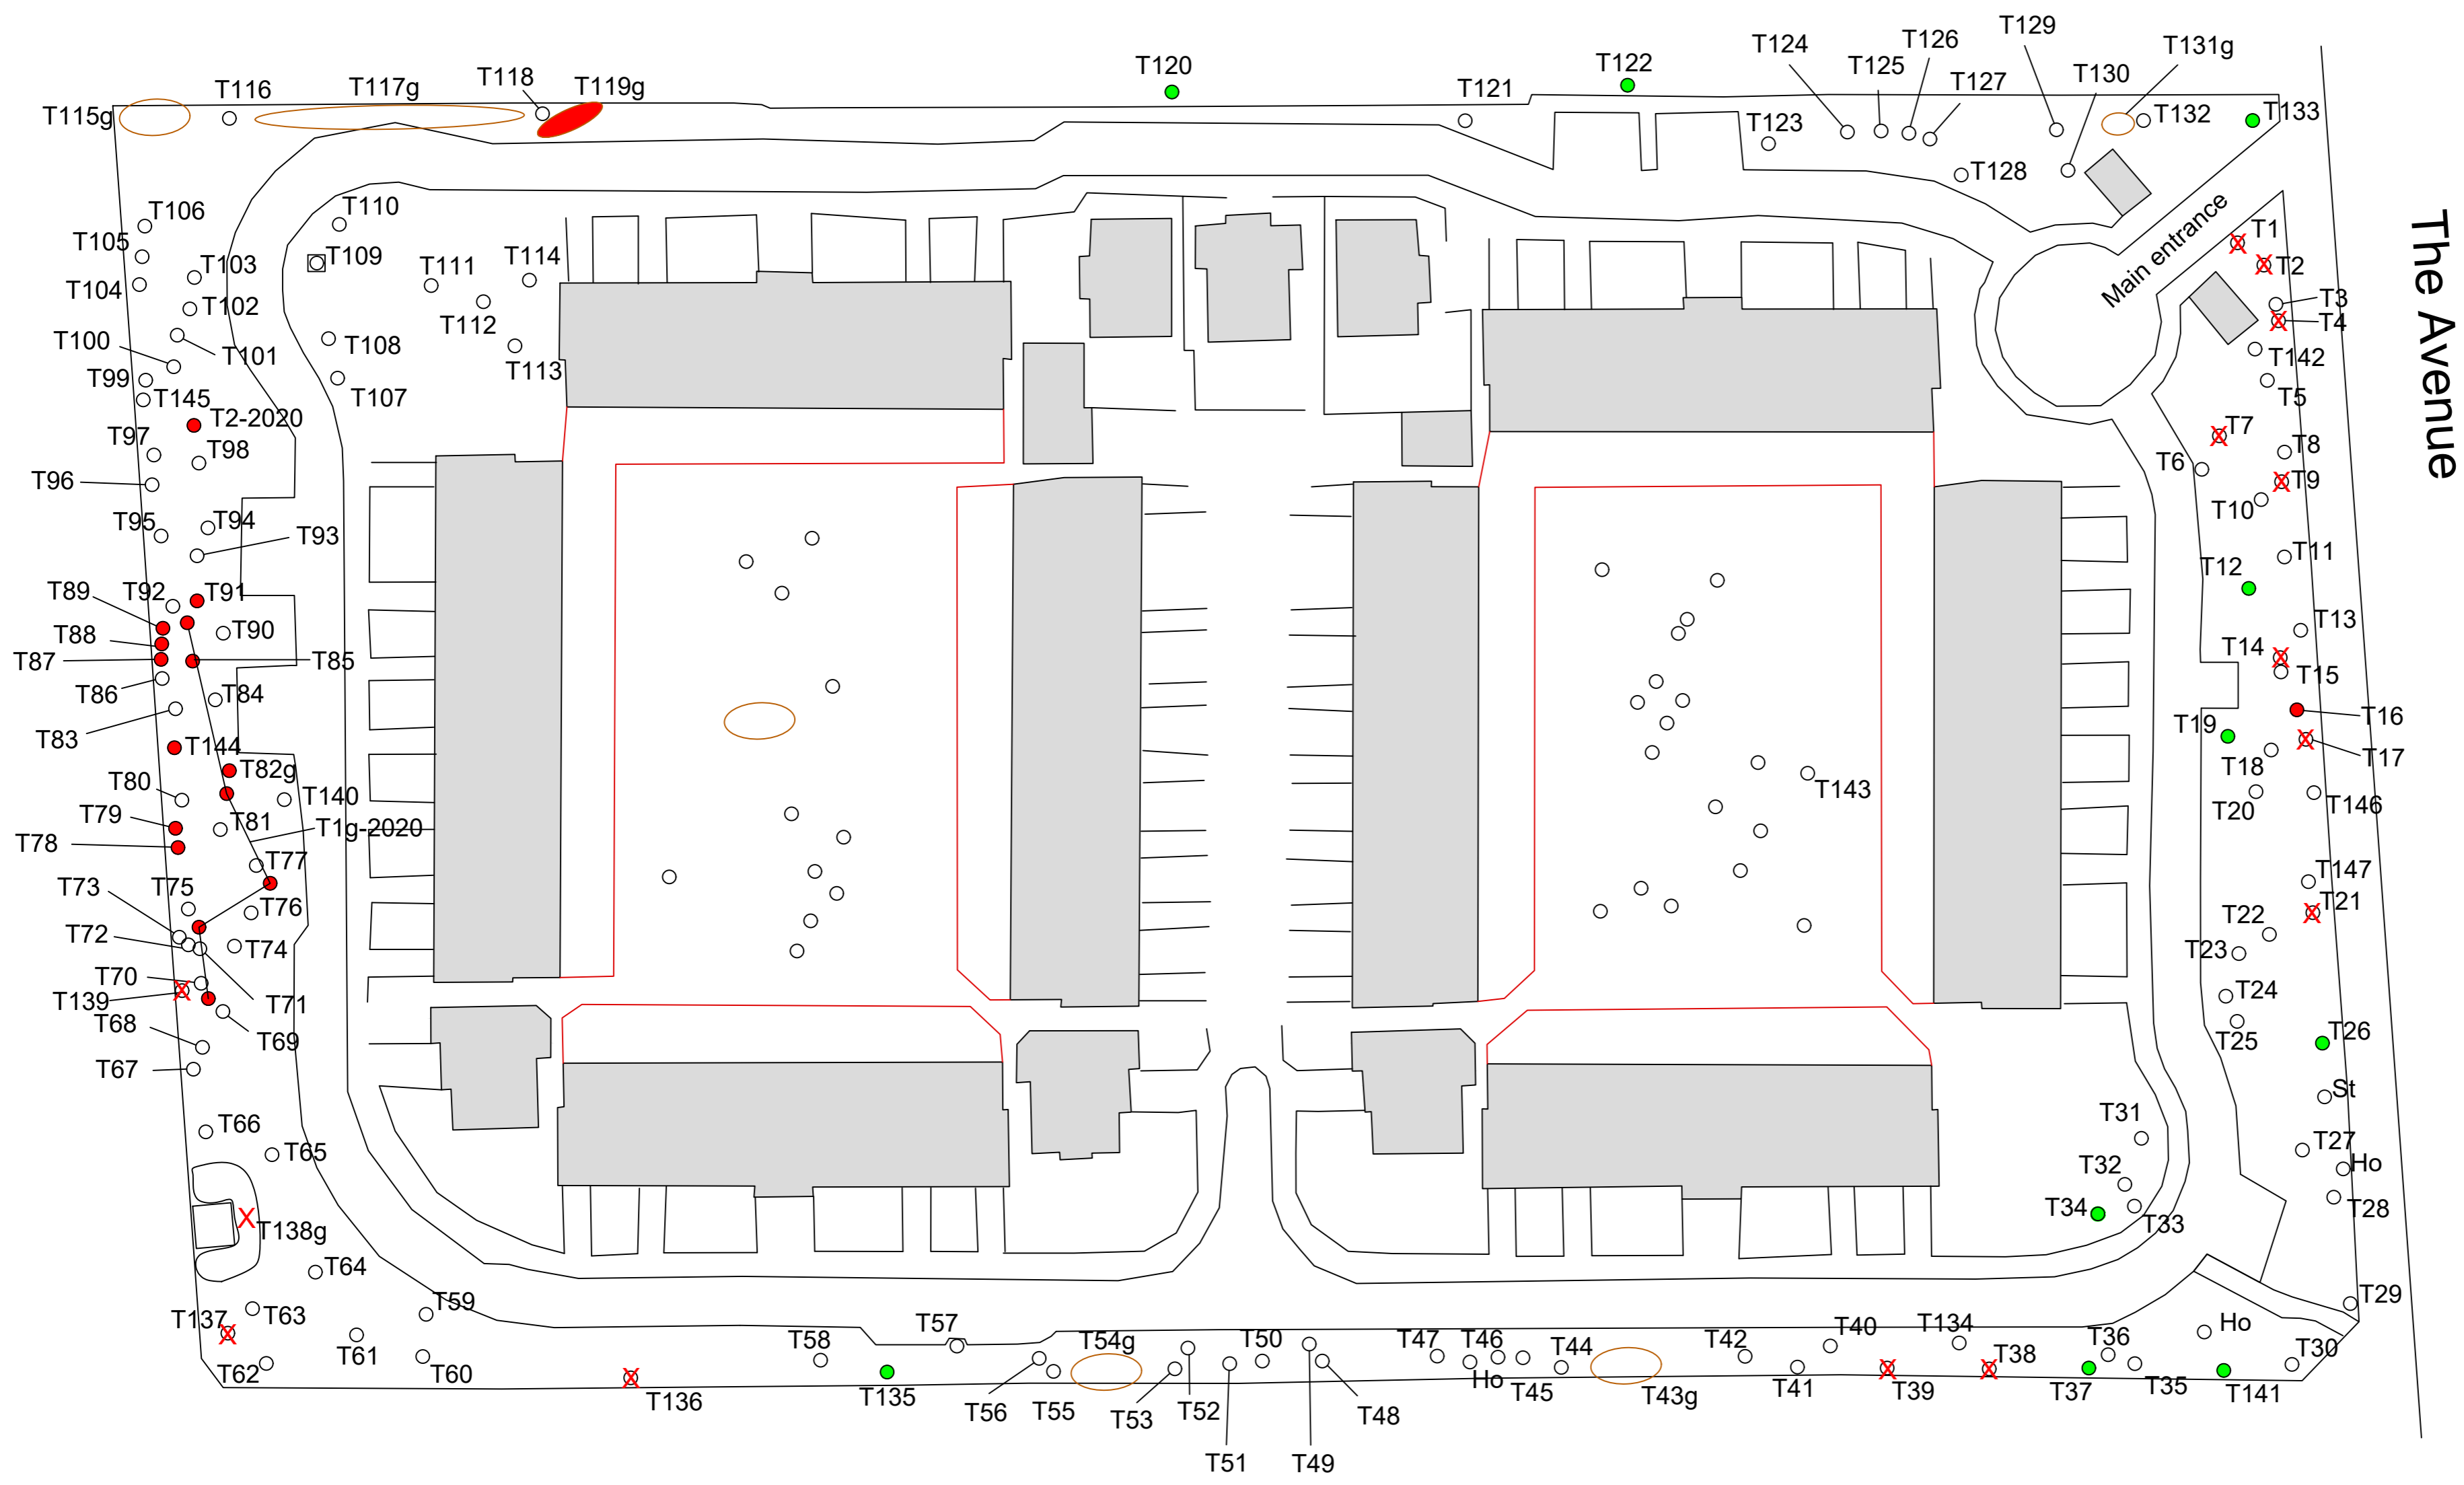

Site:	Cerne Abbas, 46 The Avenue, Poole
TC Ref:	TS/41120/AL
Title:	Plan TC1, Tree Location Plan
Date:	1 September 2020
Scale:	Not produced to scale.
Key:	Tree Number Work Category Tree no longer present
Colour:	Work Category (see report for further details)
	Tree felling.
	Tree pruning.
	General tree maintenance.
	Further Inspection.
	Monitor.
	No Action.
<small>This plan has been prepared in colour. If printed in black and white some details may be obscured.</small>	

The Avenue

Main entrance